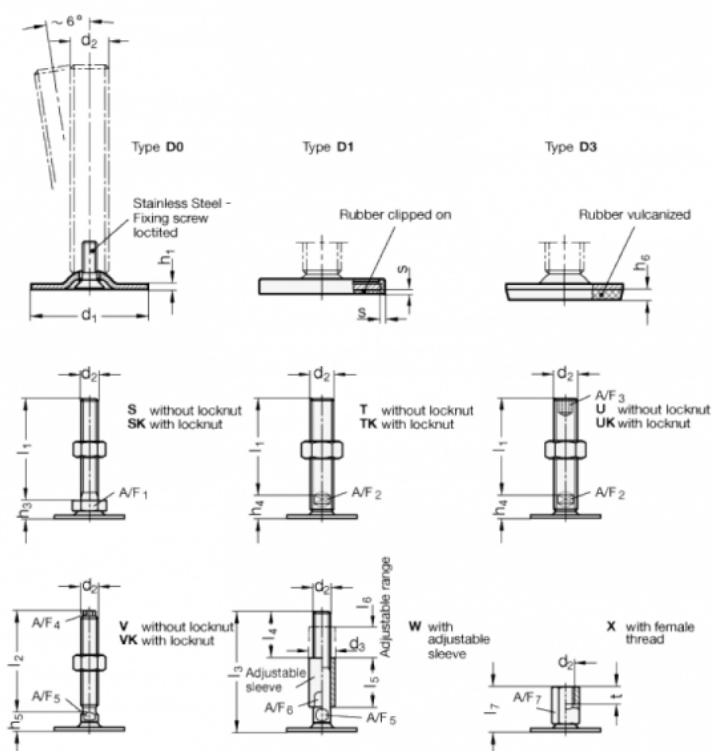

Data Sheet

Article number: 204150M16150D1UK

Description: E+G levelling foot
GN 41-50-M16-150-D1-UK

Note: UK With nut, Hexagon socket at the top, Wrench flat at the bottom

Measures

A/F2 = 12	s = 2
A/F3 = 8	
d1 = 50	
d2 = M16	
h1 = 2.5	
h4 = 17	
h6 =	
l1 = 150	